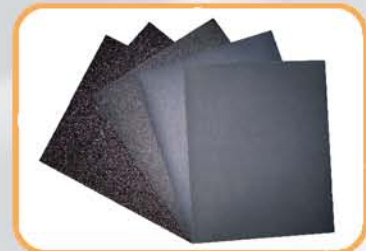

Waterproof Sheet

FEATURES / APPLICATIONS

- Removing rust, paint
- Surface preparation on steel, cast iron, aluminium, stainless steel, plastic and fiberglass

Code	Description L x W	Grit
WS 9 x 11	9" x 11"	80,100, 120,150, 180, 220, 240, 280, 320, 360, 400, 600, 800, 1000, 1200,1500